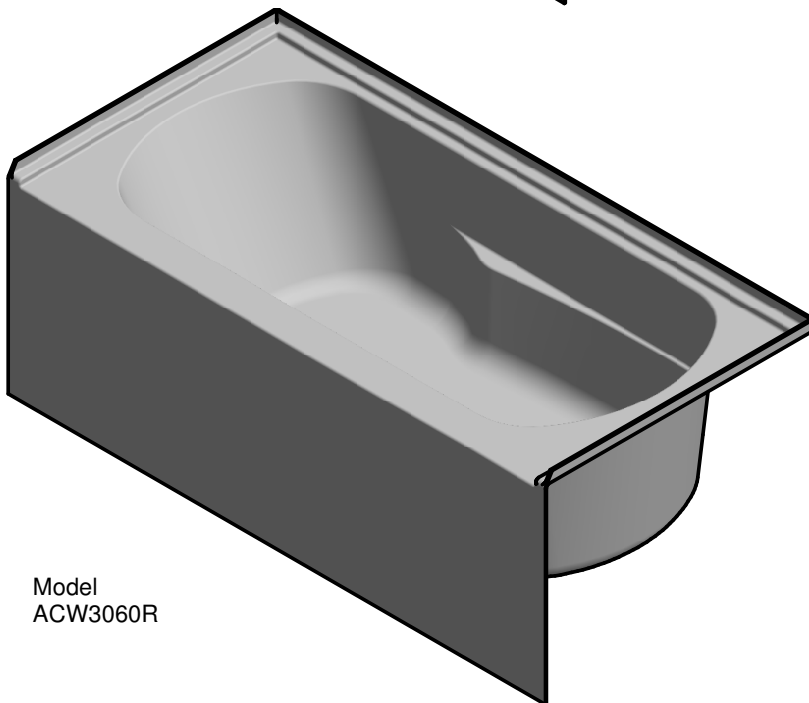

Apron Configurations:

- Wellbrook (ACW)
- Langley (ACL)

Model
ACW3060R

All products manufactured by Hytec are covered by a comprehensive five-year limited warranty from the date of sale to the original owner. See the Hytec Bathing Fixtures List Price Book for further details.

Hytec Plumbing Products

(Division of Kohler Canada Co.)
4150 Spallumcheen Dr, Armstrong BC V0E 1B6
Ph. (800) 871-8311 (250) 546-3196 Fax (250) 546-3170