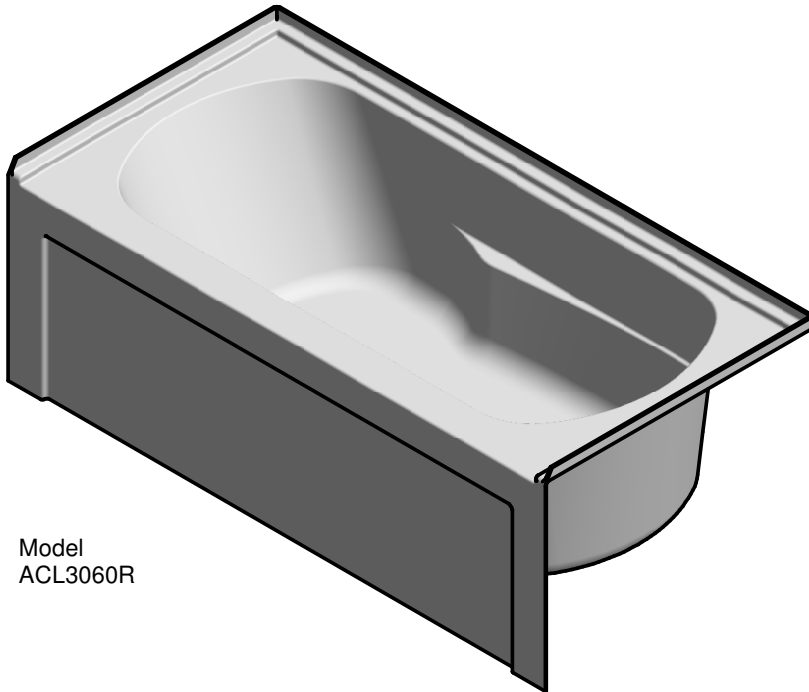

ACRYLIC

Model
ACL3060R

Model ACL/W 3060L/R
Langley (pattern) apron design

Length: 60" (1524mm)
Width: 30" (762mm)
Height: 22 1/2" (572mm)

Shipping Weight: 100 lbs. (45.4 Kg)
Water to Overflow: 36 gallons (167 Litres)

Materials: Manufactured from a one-piece acrylic sheet, reinforced with fibreglass.

This very popular Gemstar™ model is designed for renovations with dimensions of 5' x 30".

Standard Features:

- Easy to clean high gloss surface
- Chip and mar resistant
- Moulded-in floor pattern
- Lumbar support backrest
- Contoured integral armrest
- Double flange
- Extended apron for above floor rough-in