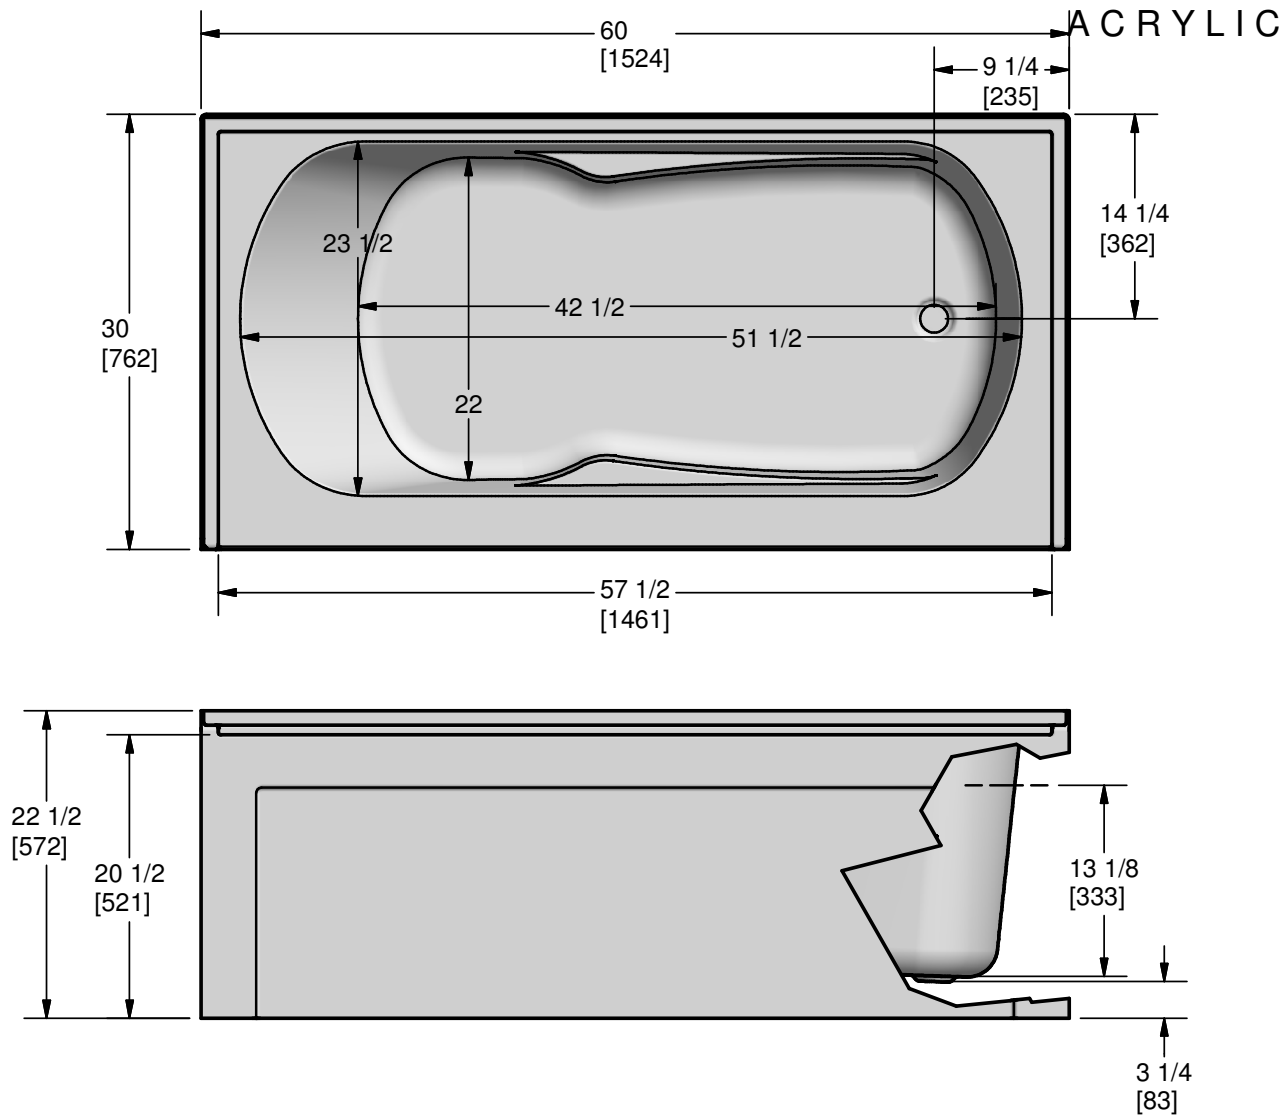

GEMSTAR™ SKIRTED BATH
Model ACL~W3060L~R

Measurement tolerances $\pm 1/4"$ (6.3mm)

All bathing fixtures comply with the applicable Canadian Standards.

EPA TSCA Title VI Compliant Product.

For installation instructions, please refer to HYTEC.CA

This sheet approximately describes products and equipment manufactured or supplied by Hytec Plumbing Products. Because of ongoing efforts to improve both design and quality, products and equipment actually furnished may differ without prior notice.